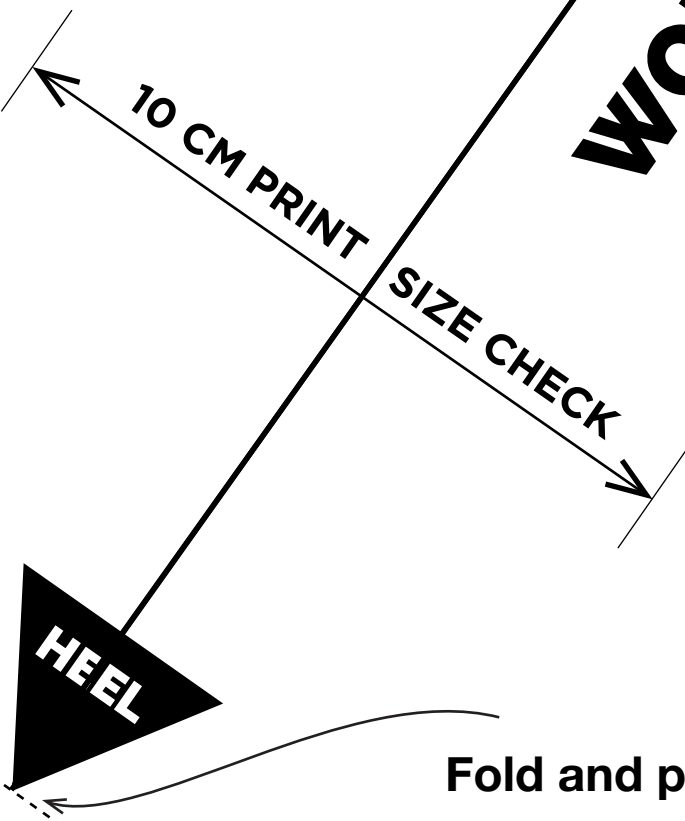

MEN'S	Heel-Toe Length
16	313-323 mm
15	304-313 mm
14	296-304 mm
13	288-296 mm
12	280-288 mm
11	272-280 mm
10	265-272 mm
9	257-265 mm
8	250-257 mm
7	242-250 mm
6	234-242 mm

Toe hit the line?  
Go up to the next size.

**MENS**  
**WOMENS**

WOMEN'S	Heel-Toe Length
10	250-260 mm
9	241-250 mm
8	233-241 mm
7	225-233 mm
6	217-225 mm
5	210-217 mm

**BEST EVER BOOTS SIZE CHART**

Print A4 sheet (ensure page scaling is OFF)  
CHECK 10 CM MEASURE  
Wear normal socks  
Place heel line against wall  
Place foot on the size chart  
Measure both feet and select longest.

**Fold and place this line against the wall.**