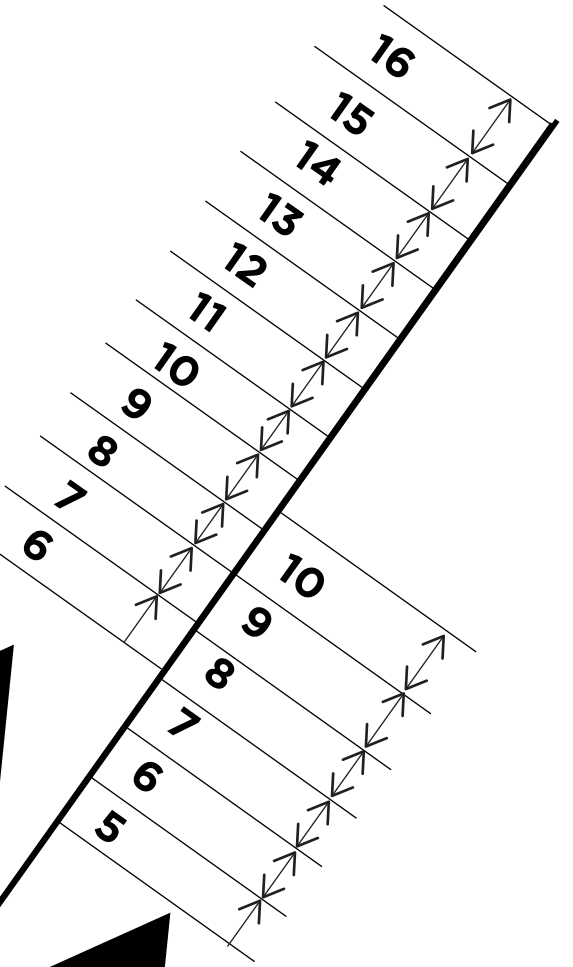

MEN'S	Heel-Toe Length
16	313-323 mm
15	304-313 mm
14	296-304 mm
13	288-296 mm
12	280-288 mm
11	272-280 mm
10	265-272 mm
9	257-265 mm
8	250-257 mm
7	242-250 mm
6	234-242 mm

Toe hit the line?  
Go up to the next size.

**MENS**  
**WOMENS**

WOMEN'S	Heel-Toe Length
10	250-260 mm
9	241-250 mm
8	233-241 mm
7	225-233 mm
6	217-225 mm
5	210-217 mm

**BEST EVER BOOTS SIZE CHART**

Print A4 sheet (ensure page scaling is OFF)  
CHECK 10 CM MEASURE  
Wear normal socks  
Place heel line against wall  
Place foot on the size chart  
Measure both feet and select longest.

**Fold and place this line against the wall.**